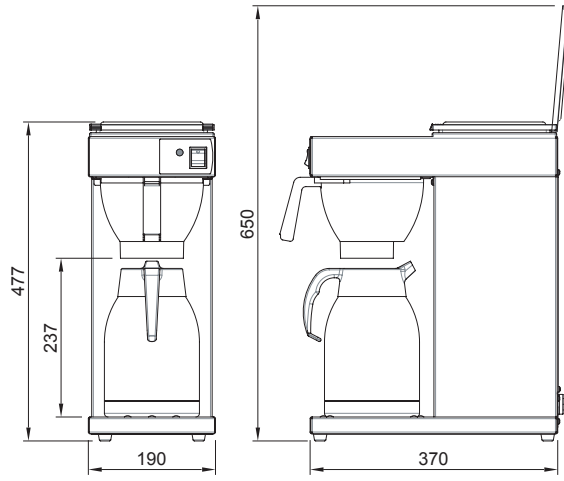

MODEL	Excelso	Excelso T	Excelso Tp
Article number	10380	10385	10390
Standard equipped with	1 glass jug [1.8 ltr. / approx. 14 cups]	1 thermos jug [2.0 ltr. / approx. 16 cups]	-
Hour capacity	18 ltr. / approx. 144 cups	18 ltr. / approx. 144 cups	18 ltr. / approx. 144 cups
Brewing time	approx. 5 - 6 min.	approx. 6 - 7 min.	approx. 6 - 7 min.
Electrical connection	1N-220-240V/50Cy/2250W	1N-220-240V/50Cy/2100W	1N-220-240V/50Cy/2100W
Dimensions: HxDxW in mm	190 x 370 x 433	190 x 370 x 477	190 x 370 x 582
Filter paper (01088)	90/250	90/250	90/250

EXCELSON

Dimensions in mm.

EXCELSON T

EXCELSON T

Алматы (7273)495-231
Ангарск (3955)60-70-56
Архангельск (8182)63-90-72
Астрахань (8512)99-46-04
Барнаул (3852)73-04-60
Белгород (4722)40-23-64
Благовещенск (4162)22-76-07
Брянск (4832)59-03-52
Владивосток (423)249-28-31
Владикавказ (8672)28-90-48
Владимир (4922) 49-43-18
Волгоград (844)278-03-48
Вологда (8172)26-41-59
Воронеж (473)204-51-73
Екатеринбург (343)384-55-89

Ижевск (3412)26-03-58
Иваново (4932)77-34-06
Иркутск (395)279-98-46
Казань (843)206-01-48
Калининград (4012)72-03-81
Калуга (4842)92-23-67
Кемерово (3842)65-04-62
Киров (8332)68-02-04
Коломна (4966)23-41-49
Кострома (4942)77-07-48
Краснодар (861)203-40-90
Красноярск (391)204-63-61
Курск (4712)77-13-04
Курган (3522)50-90-47
Липецк (4742)52-20-81

Киргизия (996)312-96-26-47