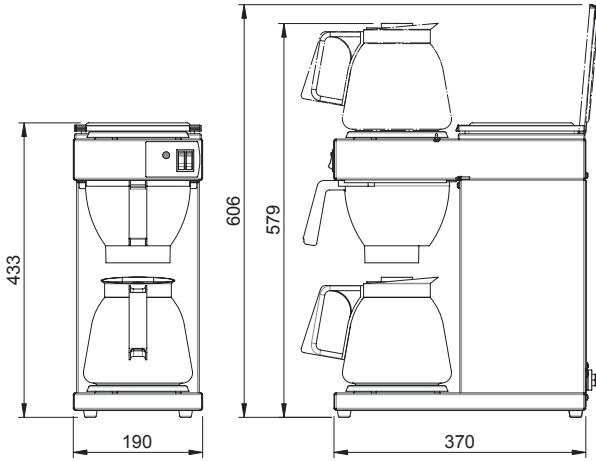

MODEL	Excelso	Excelso T	Excelso Tp
Article number	10380	10385	10390
Standard equipped with	1 glass jug [1.8 ltr. / approx. 14 cups]	1 thermos jug [2.0 ltr. / approx. 16 cups]	-
Hour capacity	18 ltr. / approx. 144 cups	18 ltr. / approx. 144 cups	18 ltr. / approx. 144 cups
Brewing time	approx. 5 - 6 min.	approx. 6 - 7 min.	approx. 6 - 7 min.
Electrical connection	1N-220-240V/50Cy/2250W	1N-220-240V/50Cy/2100W	1N-220-240V/50Cy/2100W
Dimensions: HxDxW in mm	190 x 370 x 433	190 x 370 x 477	190 x 370 x 582
Filter paper (01088)	90/250	90/250	90/250

EXCELSON

Dimensions in mm.