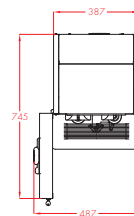

- + 1 canister for powdered ingredients
- + Separate taps for coffee and hot water
- + Adjustable coffee strength
- + STOP button
- + Intelligent Energy Saving Mode
- + Cleaning program (on the control panel)
- + Usage counter
- + Adjustable rpm of mixer motor
- + Insulated stainless steel with dry-boil protection
- + Adjustable temperature
- + Stainless steel housing
- + Telemetry compatible (EVA DTS/MDB/DEX-UCS)
- + Available in white (RAL 9003), black grey (RAL 7021) and red (RAL 3001)

TECHNICAL SPECIFICATIONS

- + Brewing time, cup (120 ml): 5 - 12 seconds
- + Hourly capacity: 360 cups (120 ml) / 40 liters hot water
- + Rated power: 230V / 50-60Hz / 3275W
- + Adjustable cup tray: 100 - 155 mm
- + Max. tap height: 355 mm
- + Boiler capacity: 5.5 l, stainless steel element, dry-boil protection
- + Compatible with various payment systems (MDB)
- + Water connection: 3/4"

OPTIVEND TL NG

(1 version)

- + Suitable for cups, thermos jugs and pump pots
- + Canisters: 1
- + Drink buttons: 12
- + W 409 x D 521 x H 806 mm

OPTIVEND TL NG

All dimensions in millimeters.

SIDE VIEW

TOP VIEW

LARGE CANISTERS

Large ingredient canisters last longer between refills.

	5,1 LITER	2,3 LITER	1,2 LITER
Coffee	ca. 1300 g / 640 cups	ca. 500 g / 250 cups	ca. 300 g / 150 cups
Topping	ca. 3200 g / 265 cups*	ca. 1350 g / 115 cups*	ca. 750 g / 65 cups*
Cocoa	ca. 3600 g / 200 cups	ca. 1500 g / 85 cups	ca. 800 g / 45 cups
Sugar		ca. 1900 g / 450 cups	ca. 1060 g / 245 cups
Tea			ca. 940 g / 235 cups
Decaf			ca. 300 g / 150 cups
Chai latte	ca. 3600 g / 200 cups	ca. 1500 g / 85 cups	ca. 800 g / 45 cups

* Cappuccino

DRINK OPTIONS

Drink options depend on the ingredients that you select for each canister.

Adjustable controls make it easy to change the options.