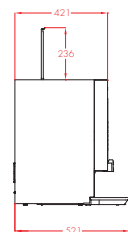

TECHNICAL SPECIFICATIONS

- + Brewing time, cup (120 ml): 5 - 12 seconds
- + Hourly capacity: 360 cups (120 ml) / 40 liters hot water
- + Rated power: 230V / 50-60Hz / 3275W
- + Adjustable cup tray: 100 - 155 mm
- + Max. tap height: 355 mm
- + Boiler capacity: 5.5 l, stainless steel element, dry-boil protection
- + Compatible with various payment systems (MDB)
- + Water connection: 3/4"

OPTIVEND TL NG

(1 version)

- + Suitable for cups, thermos jugs and pump pots
- + Canisters: 1
- + Drink buttons: 12
- + W 409 x D 521 x H 806 mm

OV 11 TL NG

OPTIVEND TL NG

All dimensions in millimeters.

SIDE VIEW