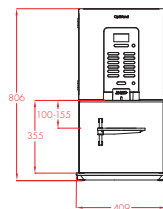

TECHNICAL SPECIFICATIONS

- + Brewing time, cup (120 ml): 5 - 12 seconds
- + Hourly capacity: 360 cups (120 ml) / 40 liters hot water
- + Rated power: 230V / 50-60Hz / 3275W
- + Adjustable cup tray: 100 - 155 mm
- + Max. tap height: 355 mm
- + Boiler capacity: 5.5 l, stainless steel element, dry-boil protection
- + Compatible with various payment systems (MDB)
- + Water connection: 3/4"

OPTIVEND TL NG

(1 version)

- + Suitable for cups, thermos jugs and pump pots
- + Canisters: 1
- + Drink buttons: 12
- + W 409 x D 521 x H 806 mm

OV 11 TL NG

OPTIVEND TL NG

All dimensions in millimeters.

SIDE VIEW