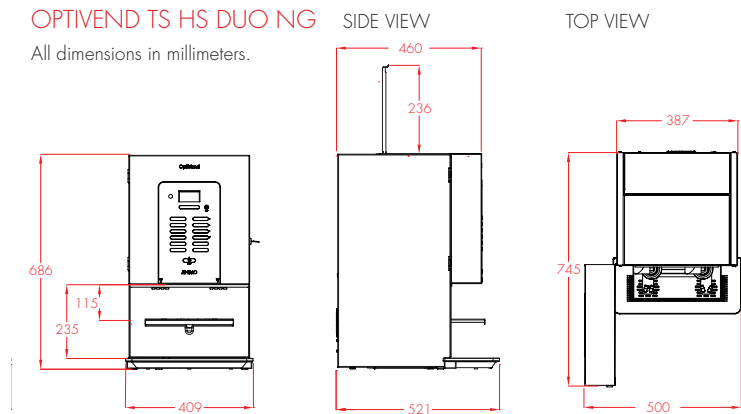

OPTIVEND TS HS DUO NG

All dimensions in millimeters.

LARGE CANISTERS

Large ingredient canisters last longer between refills.

	5.1 LITER	2.3 LITER	1.2 LITER
Coffee	ca. 1300 gr / 640 cups	ca. 500 g / 250 cups	ca. 300 gr / 150 cups
Topping	ca. 3200 g / 265 cups*	ca. 1350 g / 115 cups*	ca. 750 g / 65 cups*
Cocoa	ca. 3600 g / 200 cups	ca. 1500 g / 85 cups	ca. 800 g / 45 cups
Decaf			ca. 300 g / 150 cups

* cappuccino

DRINK OPTIONS

Drink options depend on the ingredients that you select for each canister.

Adjustable controls make it easy to change the options.

DUO versions have two outlets for cups and thermos jugs.

DRINK OPTIONS	22 TS HS DUO	42 TS HS DUO	53 TS HS DUO
Coffee (jugs)	✓	✓	✓
Coffee with milk		⊙	✓
Espresso	⊙	⊙	⊙
Cappuccino		✓	⊙
Coffee choc		⊙	⊙
Wiener Melange			⊙
Hot water (jugs)	✓	✓	✓
Espresso choc		⊙	⊙
(Double) Espresso	⊙	⊙	⊙
Hot chocolat (jugs)	⊙	⊙	✓
Hot milk (jugs)	⊙	⊙	✓

Алматы (7273)495-231
Ангарск (3955)60-70-56
Архангельск (8182)63-90-72
Астрахань (8512)99-46-04
Барнаул (3852)73-04-60
Белгород (4722)40-23-64
Благовещенск (4162)22-76-07
Брянск (4832)59-03-52
Владивосток (423)249-28-31
Владикавказ (8672)28-90-48
Владимир (4922) 49-43-18
Волгоград (844)278-03-48
Вологда (8172)26-41-59
Воронеж (473)204-51-73
Екатеринбург (343)384-55-89

Ижевск (3412)26-03-58
Иваново (4932)77-34-06
Иркутск (395)279-98-46
Казань (843)206-01-48
Калининград (4012)72-03-81
Калуга (4842)92-23-67
Кемерово (3842)65-04-62
Киров (8332)68-02-04
Коломна (4966)23-41-49
Кострома (4942)77-07-48
Краснодар (861)203-40-90
Красноярск (391)204-63-61
Курск (4712)77-13-04
Курган (3522)50-90-47
Липецк (4742)52-20-81

Киргизия (996)312-96-26-47

Магнитогорск (3519)55-03-13
Москва (495)268-04-70
Мурманск (8152)59-64-93
Набережные Челны (8552)20-53-41
Нижний Новгород (831)429-08-12
Новокузнецк (3843)20-46-81
Ноябрьск (3496)41-32-12
Новосибирск (383)227-86-73
Ноябрьск (3496)41-32-12
Омск (3812)21-46-40
Орел (4862)44-53-42
Оренбург (3532)37-68-04
Пенза (8412)22-31-16
Петрозаводск (8142)55-98-37
Псков (8112)59-10-37

Россия (495)268-04-70

Пермь (342)205-81-47
Ростов-на-Дону (863)308-18-15
Рязань (4912)46-61-64
Самара (846)206-03-16
Саранск (8342)22-96-24
Санкт-Петербург (812)309-46-40
Саратов (845)249-38-78
Севастополь (8692)22-31-93
Симферополь (3652)67-13-56
Смоленск (4812)29-41-54
Сочи (862)225-72-31
Ставрополь (8652)20-65-13
Сыктывкар (8212)25-95-17
Сургут (3462)77-98-35
Тамбов (4752)50-40-97

Казахстан (772)734-952-31

Тверь (4822)63-31-35
Тольятти (8482)63-91-07
Томск (3822)98-41-53
Тула (4872)33-79-87
Тюмень (3452)66-21-18
Улан-Удэ (3012)59-97-51
Ульяновск (8422)24-23-59
Уфа (347)229-48-12
Хабаровск (4212)92-98-04
Чебоксары (8352)28-53-07
Челябинск (351)202-03-61
Череповец (8202)49-02-64
Чита (3022)38-34-83
Якутск (4112)23-90-97
Ярославль (4852)69-52-93