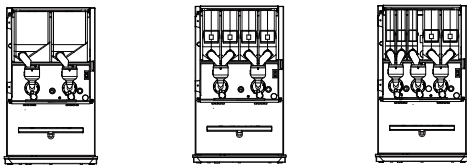

- + Single or double simultaneous output
- + up to 5 canisters for instant ingredients
- + Dispensing height 115 (cup tray)/ 235 mm.
- + Adjustable coffee strength
- + STOP button
- + Intelligent Energy Saving Mode
- + Cleaning program (on the control panel)
- + Usage counter
- + Adjustable rpm of mixer motor
- + Insulated stainless steel with dry-boil protection
- + Adjustable temperature
- + Stainless steel housing
- + Telemetry compatible (EVA DTS/MDB/DEX-UCS)
- + Available in white (RAL 9003), black grey (RAL 7021) and red (RAL 3001)

TECHNICAL SPECIFICATIONS

- + Brewing time, cup (120 ml): 5 seconds
- + Brewing time, thermos jugs (2 l) coffee: 2 x 2 l 77 seconds/ 4 x 2 l : 160 seconds
- + Brewing time, 2 jugs hot water 2 l: 136 seconds
- + Hourly cap. coffee: 1.250 cups (120 ml) / 150 l.
- + Hourly cap. hot water: 105 l
- + Boiler capacity: 5.5 l, stainless steel element, dry-boil protection
- + Compatible with various payment systems (MDB)
- + Water connection: 3/4"
- + Rated power: 3N~380-415V / 50-60Cy / 9675W
- + Also available: 1N~230V / 50-60Cy / 3275W

OPTIVEND HIGH SPEED NG

(3 versions)
(Other configurations on request)

- + Suitable for cups, thermos jugs
- + Canisters: max. 5
- + Drink buttons: 12
- + W 409 x D 521 x H 686 mm

OV 22 TS HS DUO NG OV 42 TS HS DUO NG OV 53 TS HS DUO NG